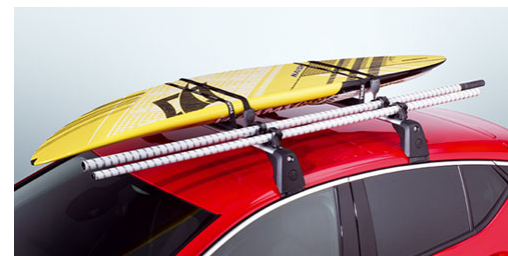

Thule Surf Board Carrier 833

Part Number: 93165527
Catalog Number: 17 32 148